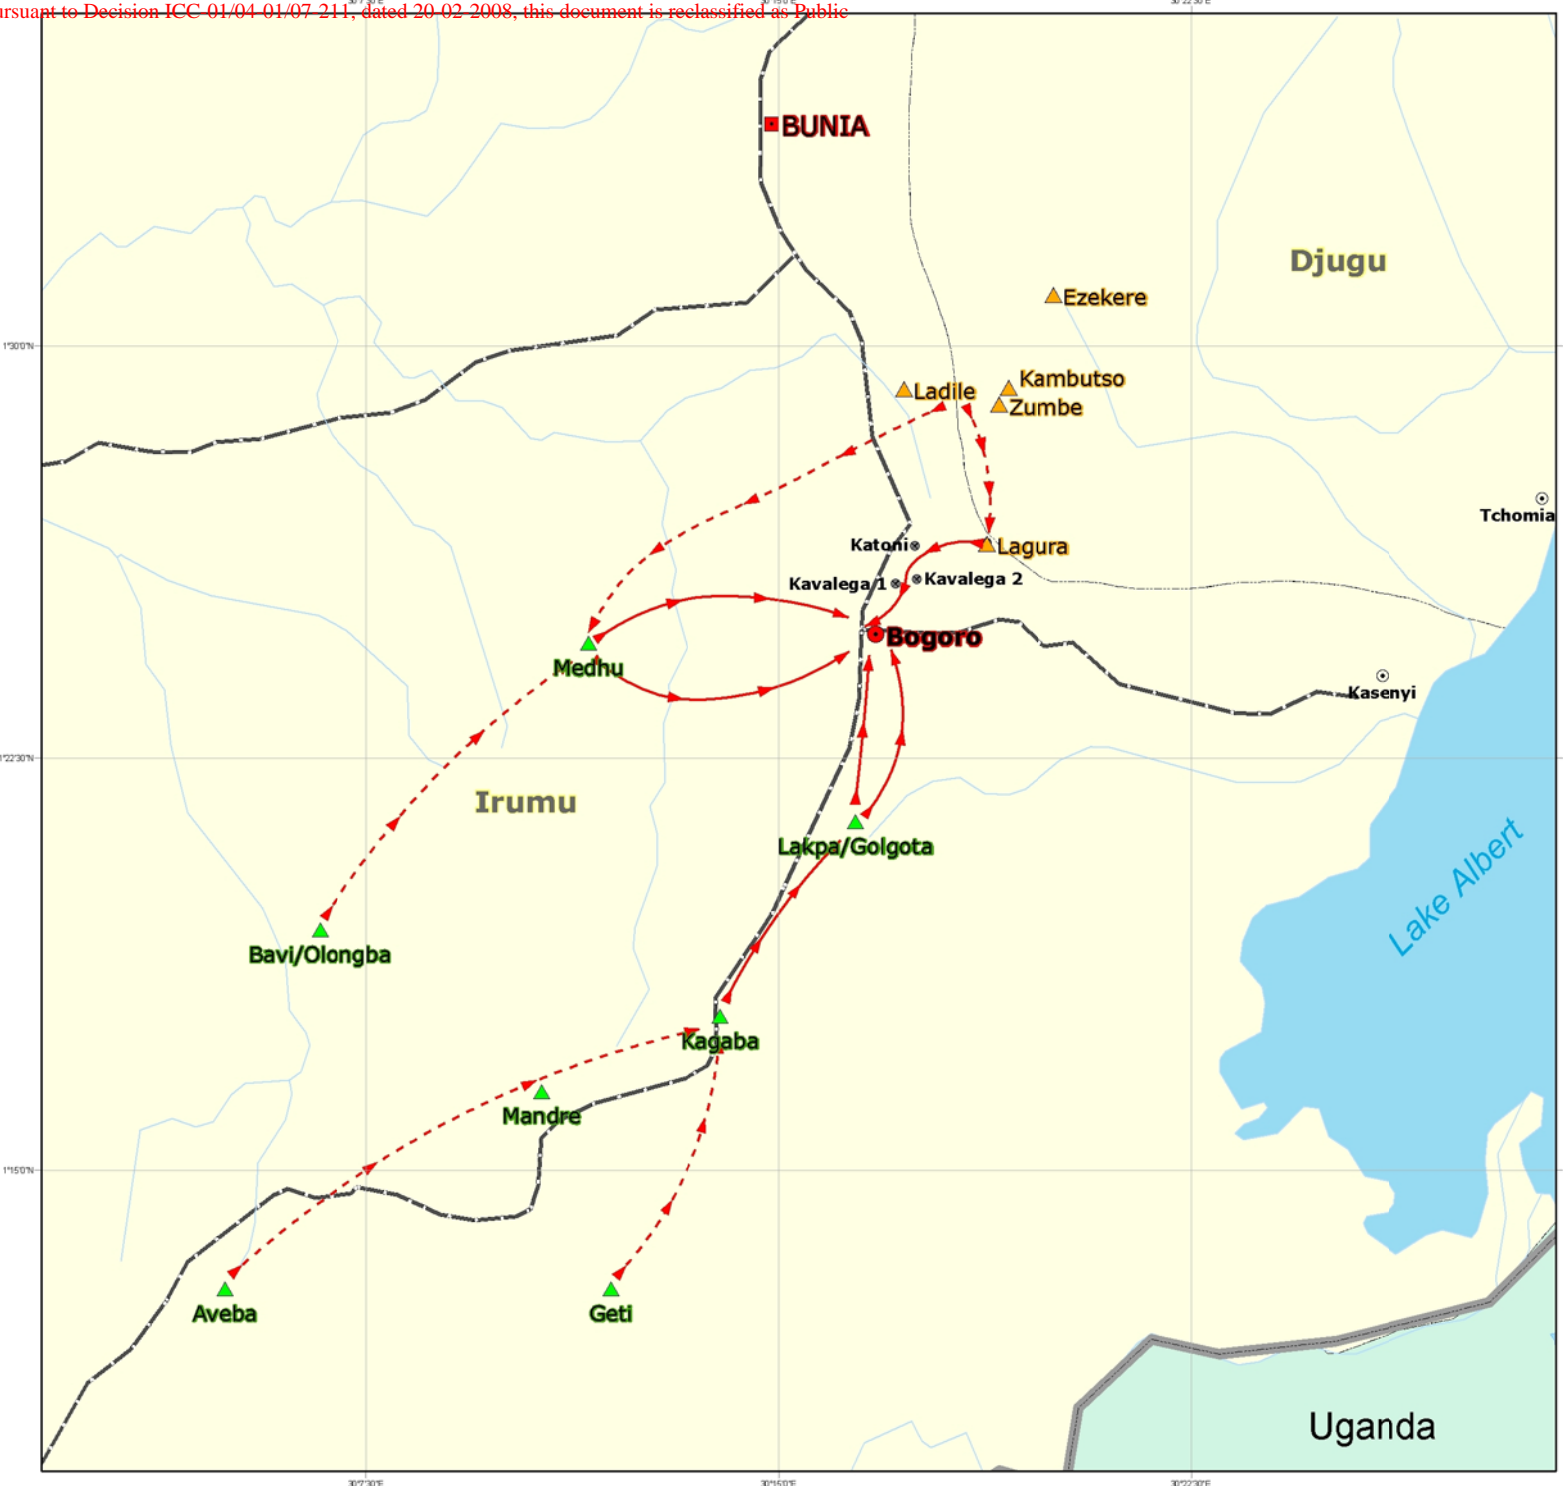

# Annex 10

# Attack upon Bogoro Village: Movement of Lendu and Ngiti Armed Groups on 23 and 24 February 2003

### Legend

- ▲ FRPI Camp
- ▲ FNI Camp
- Bogoro
- MainTown
- Settlement
- River
- Road
- International Boundary
- Movement of Armed Groups to Assembly Points
- Movement of Armed Groups From Assembly Points to Bogoro

**Cour Pénale Internationale**  
**International Criminal Court**

Source(s): MONUC-OCHA, OTP Witness Statements and Sources  
22 June 2007

0 1 2 4 6 8 Kilometers

N  
W E  
S